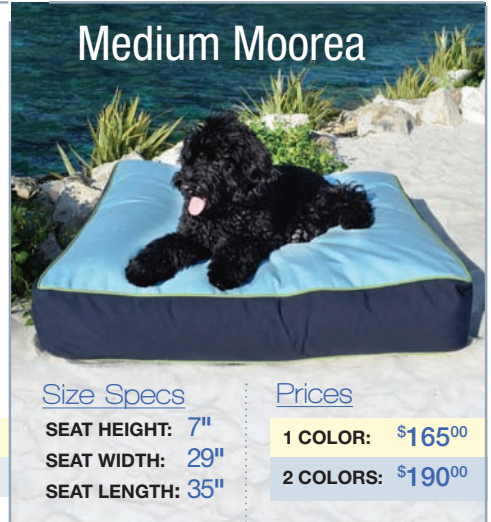

Price includes: PLEXIGLASS TOP

Large Ibiza Table

Size Specs

SEAT HEIGHT: 20"
SEAT WIDTH: 25"

Prices

1 COLOR: \$200⁰⁰
2 COLORS: \$220⁰⁰
STRIPE: \$240⁰⁰

Price includes: PLEXIGLASS TOP

Make a cube a table by simply adding a piece of plexiglass!

2-in-1 Ibiza Table or Extra Seat

Custom name or embroidered image available on all furniture

Pet Loungers

Personalize Any Lounger With Your Pet's Name or Embroidered Image...

Small Bora Bora

Fringe and Embroidery upgrades available as shown here.

Size Specs

SEAT HEIGHT: 7"
SEAT WIDTH: 25"
SEAT LENGTH: ROUND

Prices

1 COLOR: \$135⁰⁰
2 COLORS: \$150⁰⁰

Medium Moorea

Size Specs

SEAT HEIGHT: 7"
SEAT WIDTH: 29"
SEAT LENGTH: 35"

Prices

1 COLOR: \$165⁰⁰
2 COLORS: \$190⁰⁰

Small, Medium, Large & Xtra Large

Easy Cleaning...Durable...
Comfortable!

Extra Large Mavros

Large Moorea

Size Specs

SEAT HEIGHT: 7"
SEAT WIDTH: 29"
SEAT LENGTH: 50"

Prices